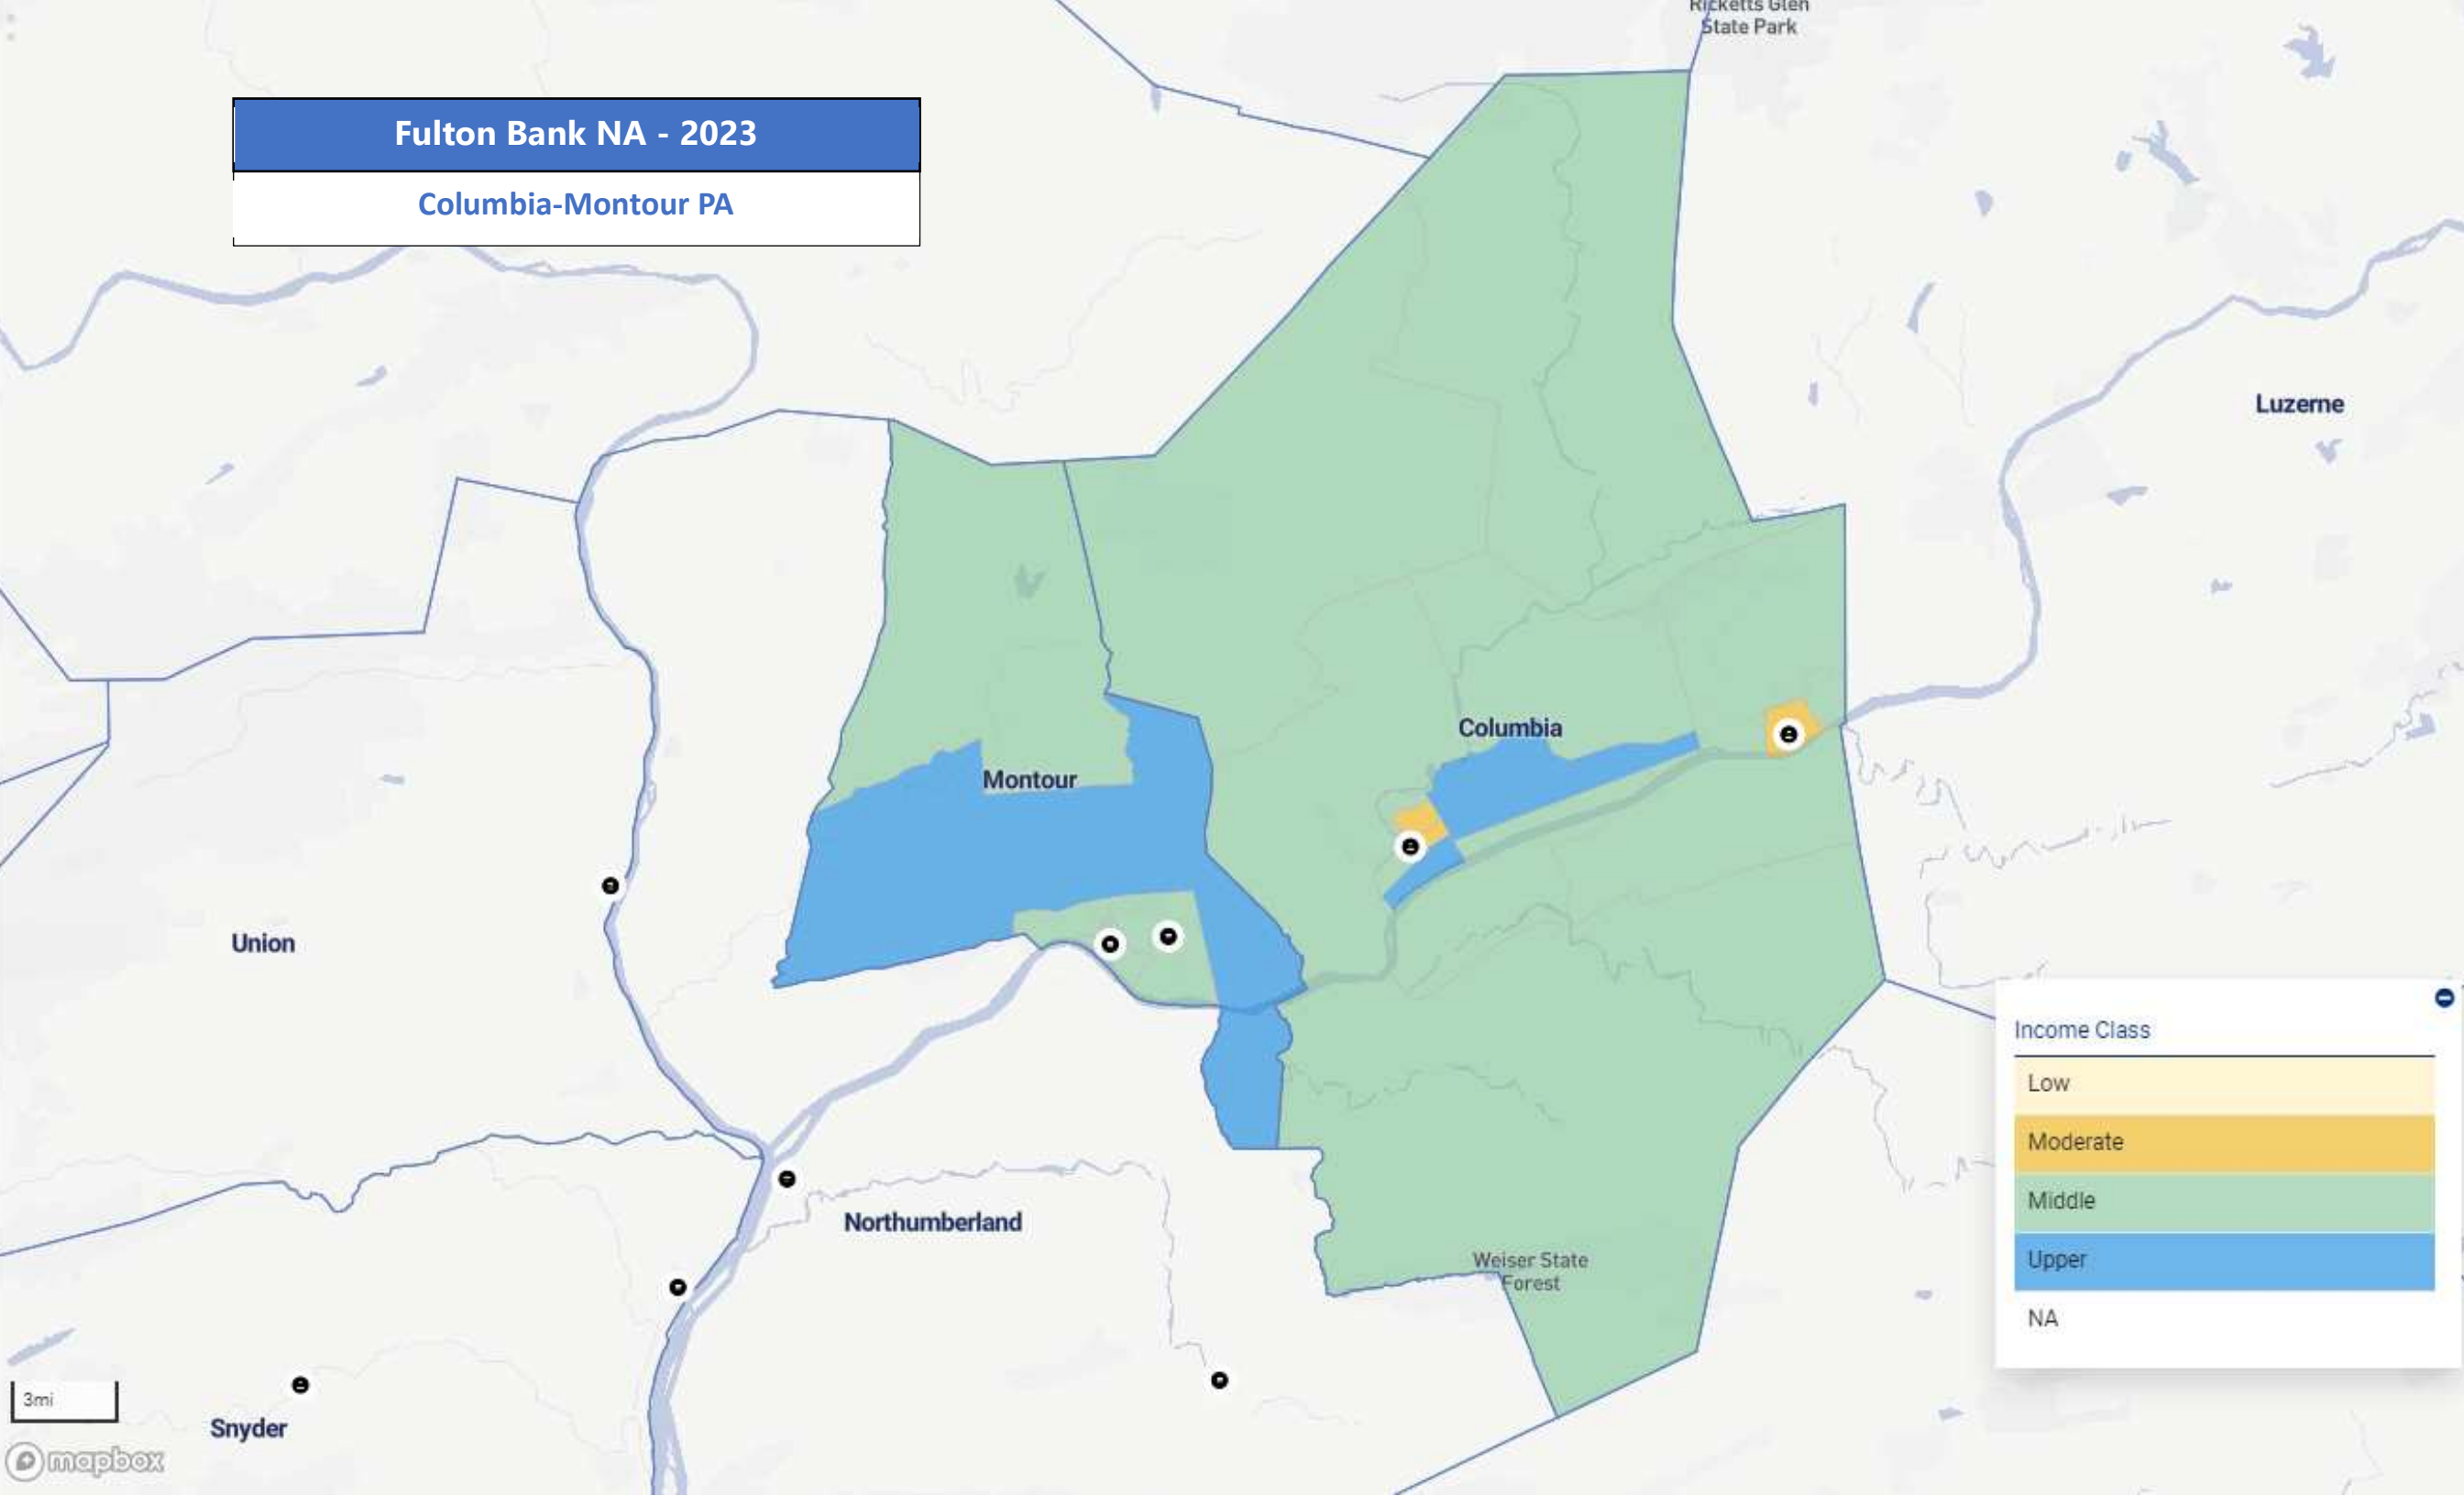

Fulton Bank NA - 2023

Columbia-Montour PA

Income Class

Low

Moderate

Middle

Upper

NA

3mi

Snyder

Northumberland

Weiser State Forest

Columbia

Montour

Union

Luzerne

Ricketts Glen State Park